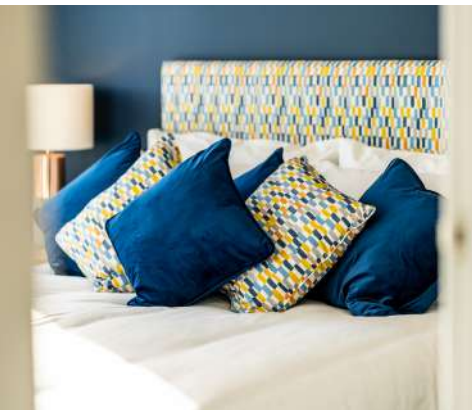

HILLCREST PARK

Contact us for more information

Telephone: 01325 733145
Email: kate@hillcrestpark.co.uk
www.hillcrestpark.co.uk